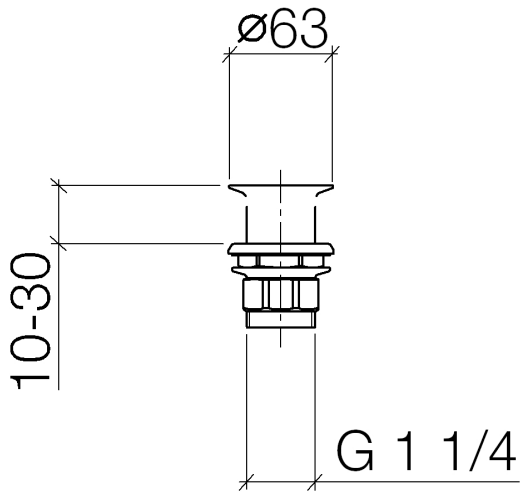

Required miscellaneous

Washer NBR 70 39,0 x 29,0 x 2,0 mm - 09 14 05 016 90

Required miscellaneous

Pipe Ø 32 x 0,75 x 110 mm - Matte Black 09 28 23 005-33

10 110 970

10 110 970

Spare parts list

No.	Item Number	Name	Quantity used	Delivery time
1	09 11 01 025-33	cup	1	30
2	09 14 05 039 90	seal	1	2
3	09 14 03 025 90	seal	1	2
4	09 23 10 017 90	nut	1	2
5	09 23 10 020-33	nut	1	60