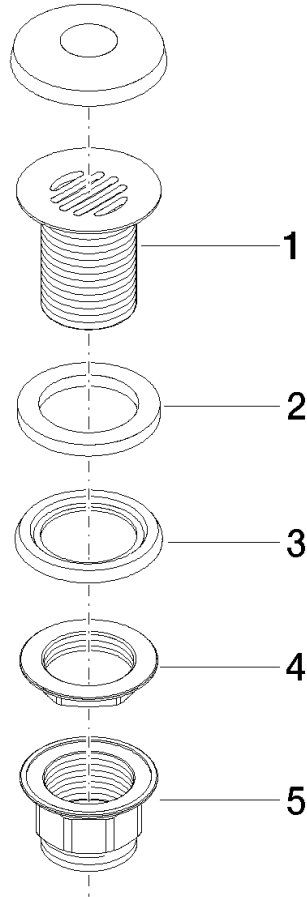

10 110 970

Only suitable for sinks without an overflow.

Only suitable for sinks without an overflow.

Fits: IMO, LULU, MADISON, MEM, TARA,
CL.1, LISSÉ, VAIA, META, CYO

	Matte Black	10 110 970-33
	Chrome	10 110 970-00
	Brushed Platinum	10 110 970-06
	Platinum	10 110 970-08
	Durabross (23kt Gold)	10 110 970-09
	Dark Chrome	10 110 970-19
	Light Gold	10 110 970-26
	Brushed Light Gold	10 110 970-27
	Brushed Durabross (23kt Gold)	10 110 970-28
	Brushed Bronze	10 110 970-42
	Brushed Champagne (22kt Gold)	10 110 970-46
	Champagne (22kt Gold)	10 110 970-47
	Brushed Chrome	10 110 970-93
	Brushed Dark Platinum	10 110 970-99

Required miscellaneous

Washer NBR 70 39,0 x 29,0 x 2,0 mm - 09 14 05 016 90

Required miscellaneous

Pipe Ø 32 x 0,75 x 110 mm - Matte Black 09 28 23 005-33

10 110 970

10 110 970

Spare parts list

No.	Item Number	Name	Quantity used	Delivery time
1	09 11 01 025-33	cup	1	30
2	09 14 05 039 90	seal	1	2
3	09 14 03 025 90	seal	1	2
4	09 23 10 017 90	nut	1	2
5	09 23 10 020-33	nut	1	60